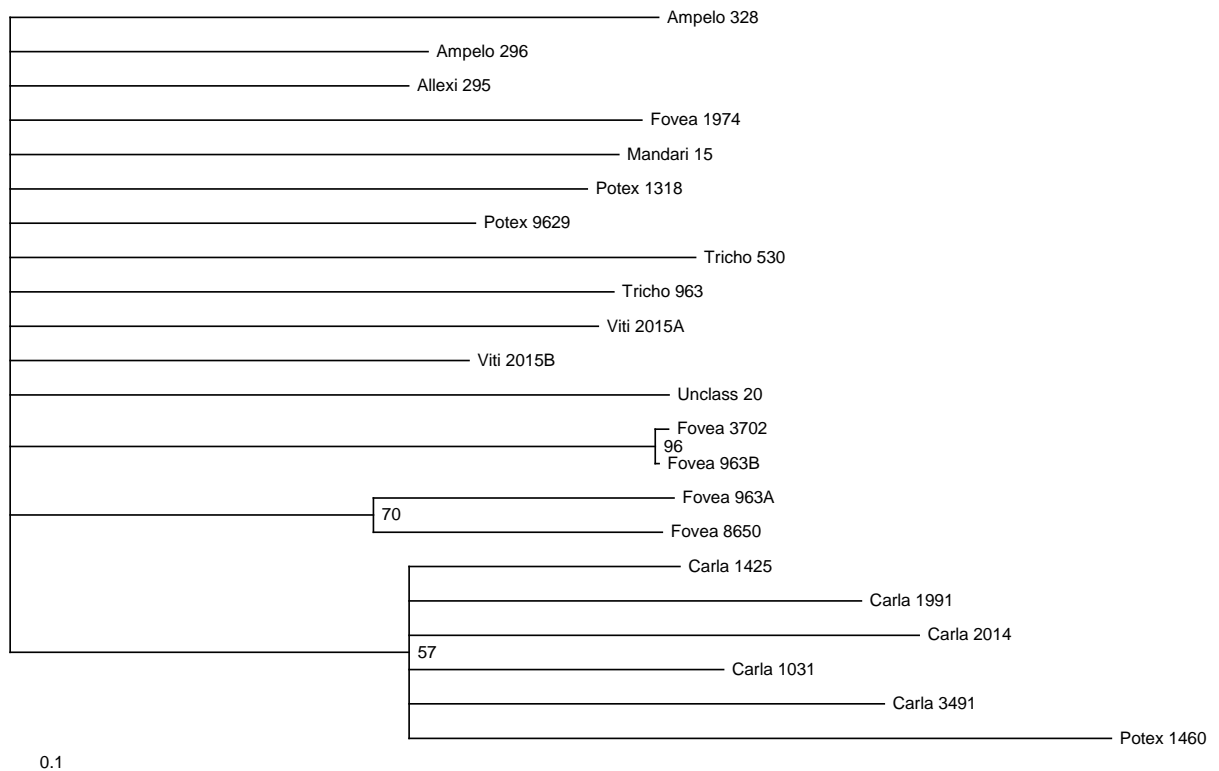

MEGA NJ tree for the HEL domain

MEGA NJ tree for the RdRp domain

0.1

Tree-Puzzle ML tree for the HEL domain (drawn with TreeView)

0.1

Tree-Puzzle ML tree for the RdRp domain (drawn with TreeView)