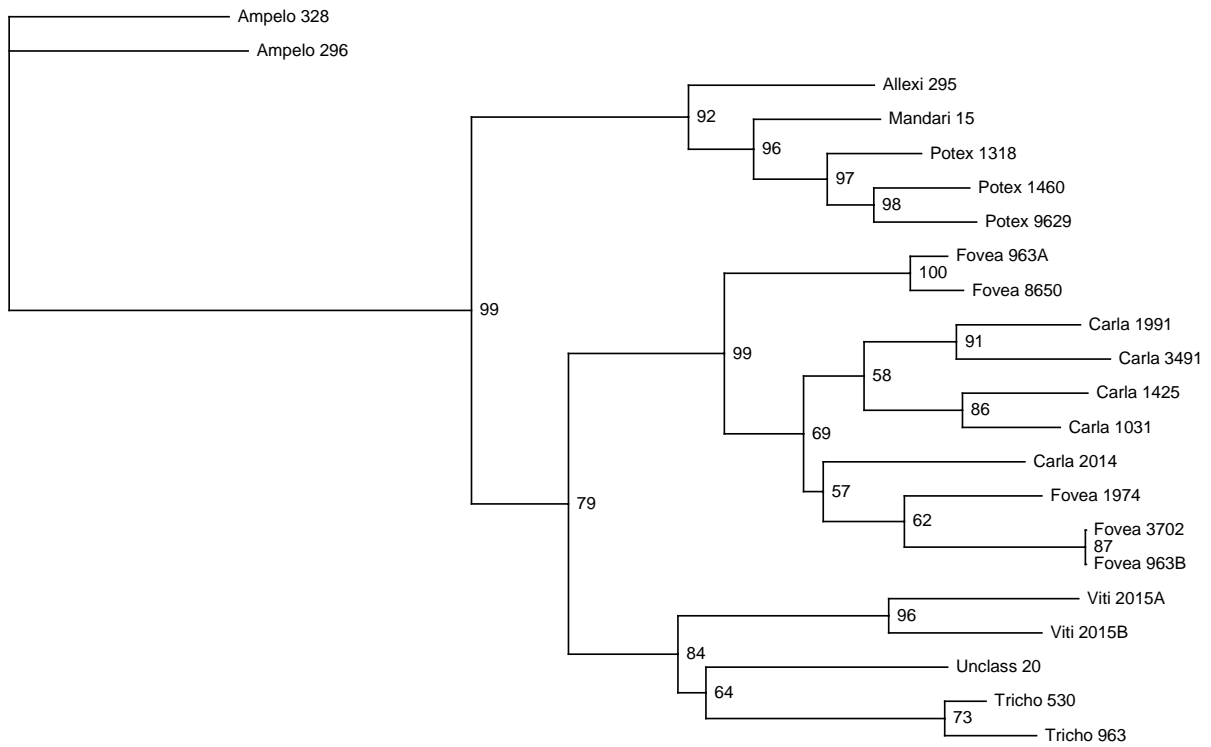

MEGA NJ tree for the HEL domain

MEGA NJ tree for the RdRp domain

0.1

Tree-Puzzle ML tree for the HEL domain (drawn with TreeView)

0.1

Tree-Puzzle ML tree for the RdRp domain (drawn with TreeView)